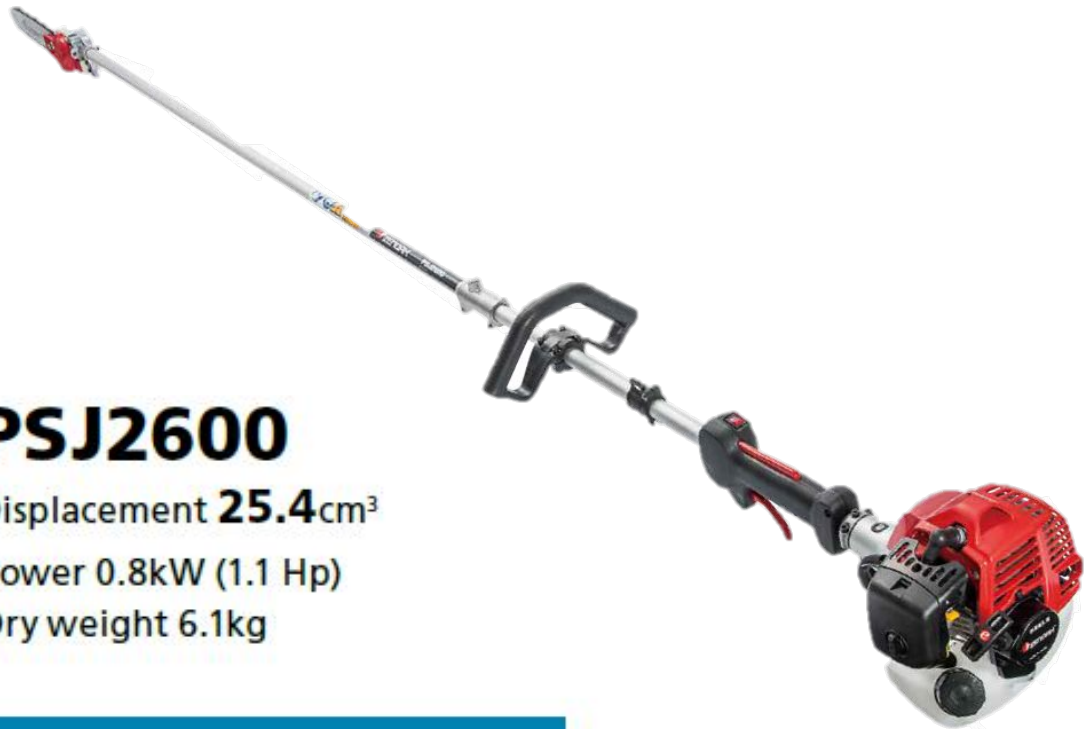

Pole saws

PSJ2600

Displacement **25.4**cm³

Power 0.8kW (1.1 Hp)

Dry weight 6.1kg

Long reach pole saws

Model	PSJ2600
Engine model	G26LS
Displacement	cm ³ 25.4
Power	kW(Hp) 0.8(1.1)
Dry weight	kg 6.1
Handle	Loop
Carburetor	Diaphragm
Fuel tank	lit 0.75
Overall length	mm 2865