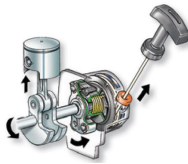

Easy to start

"Super e-START" reduces recoil pulling force and makes it smoother in pulling operation.